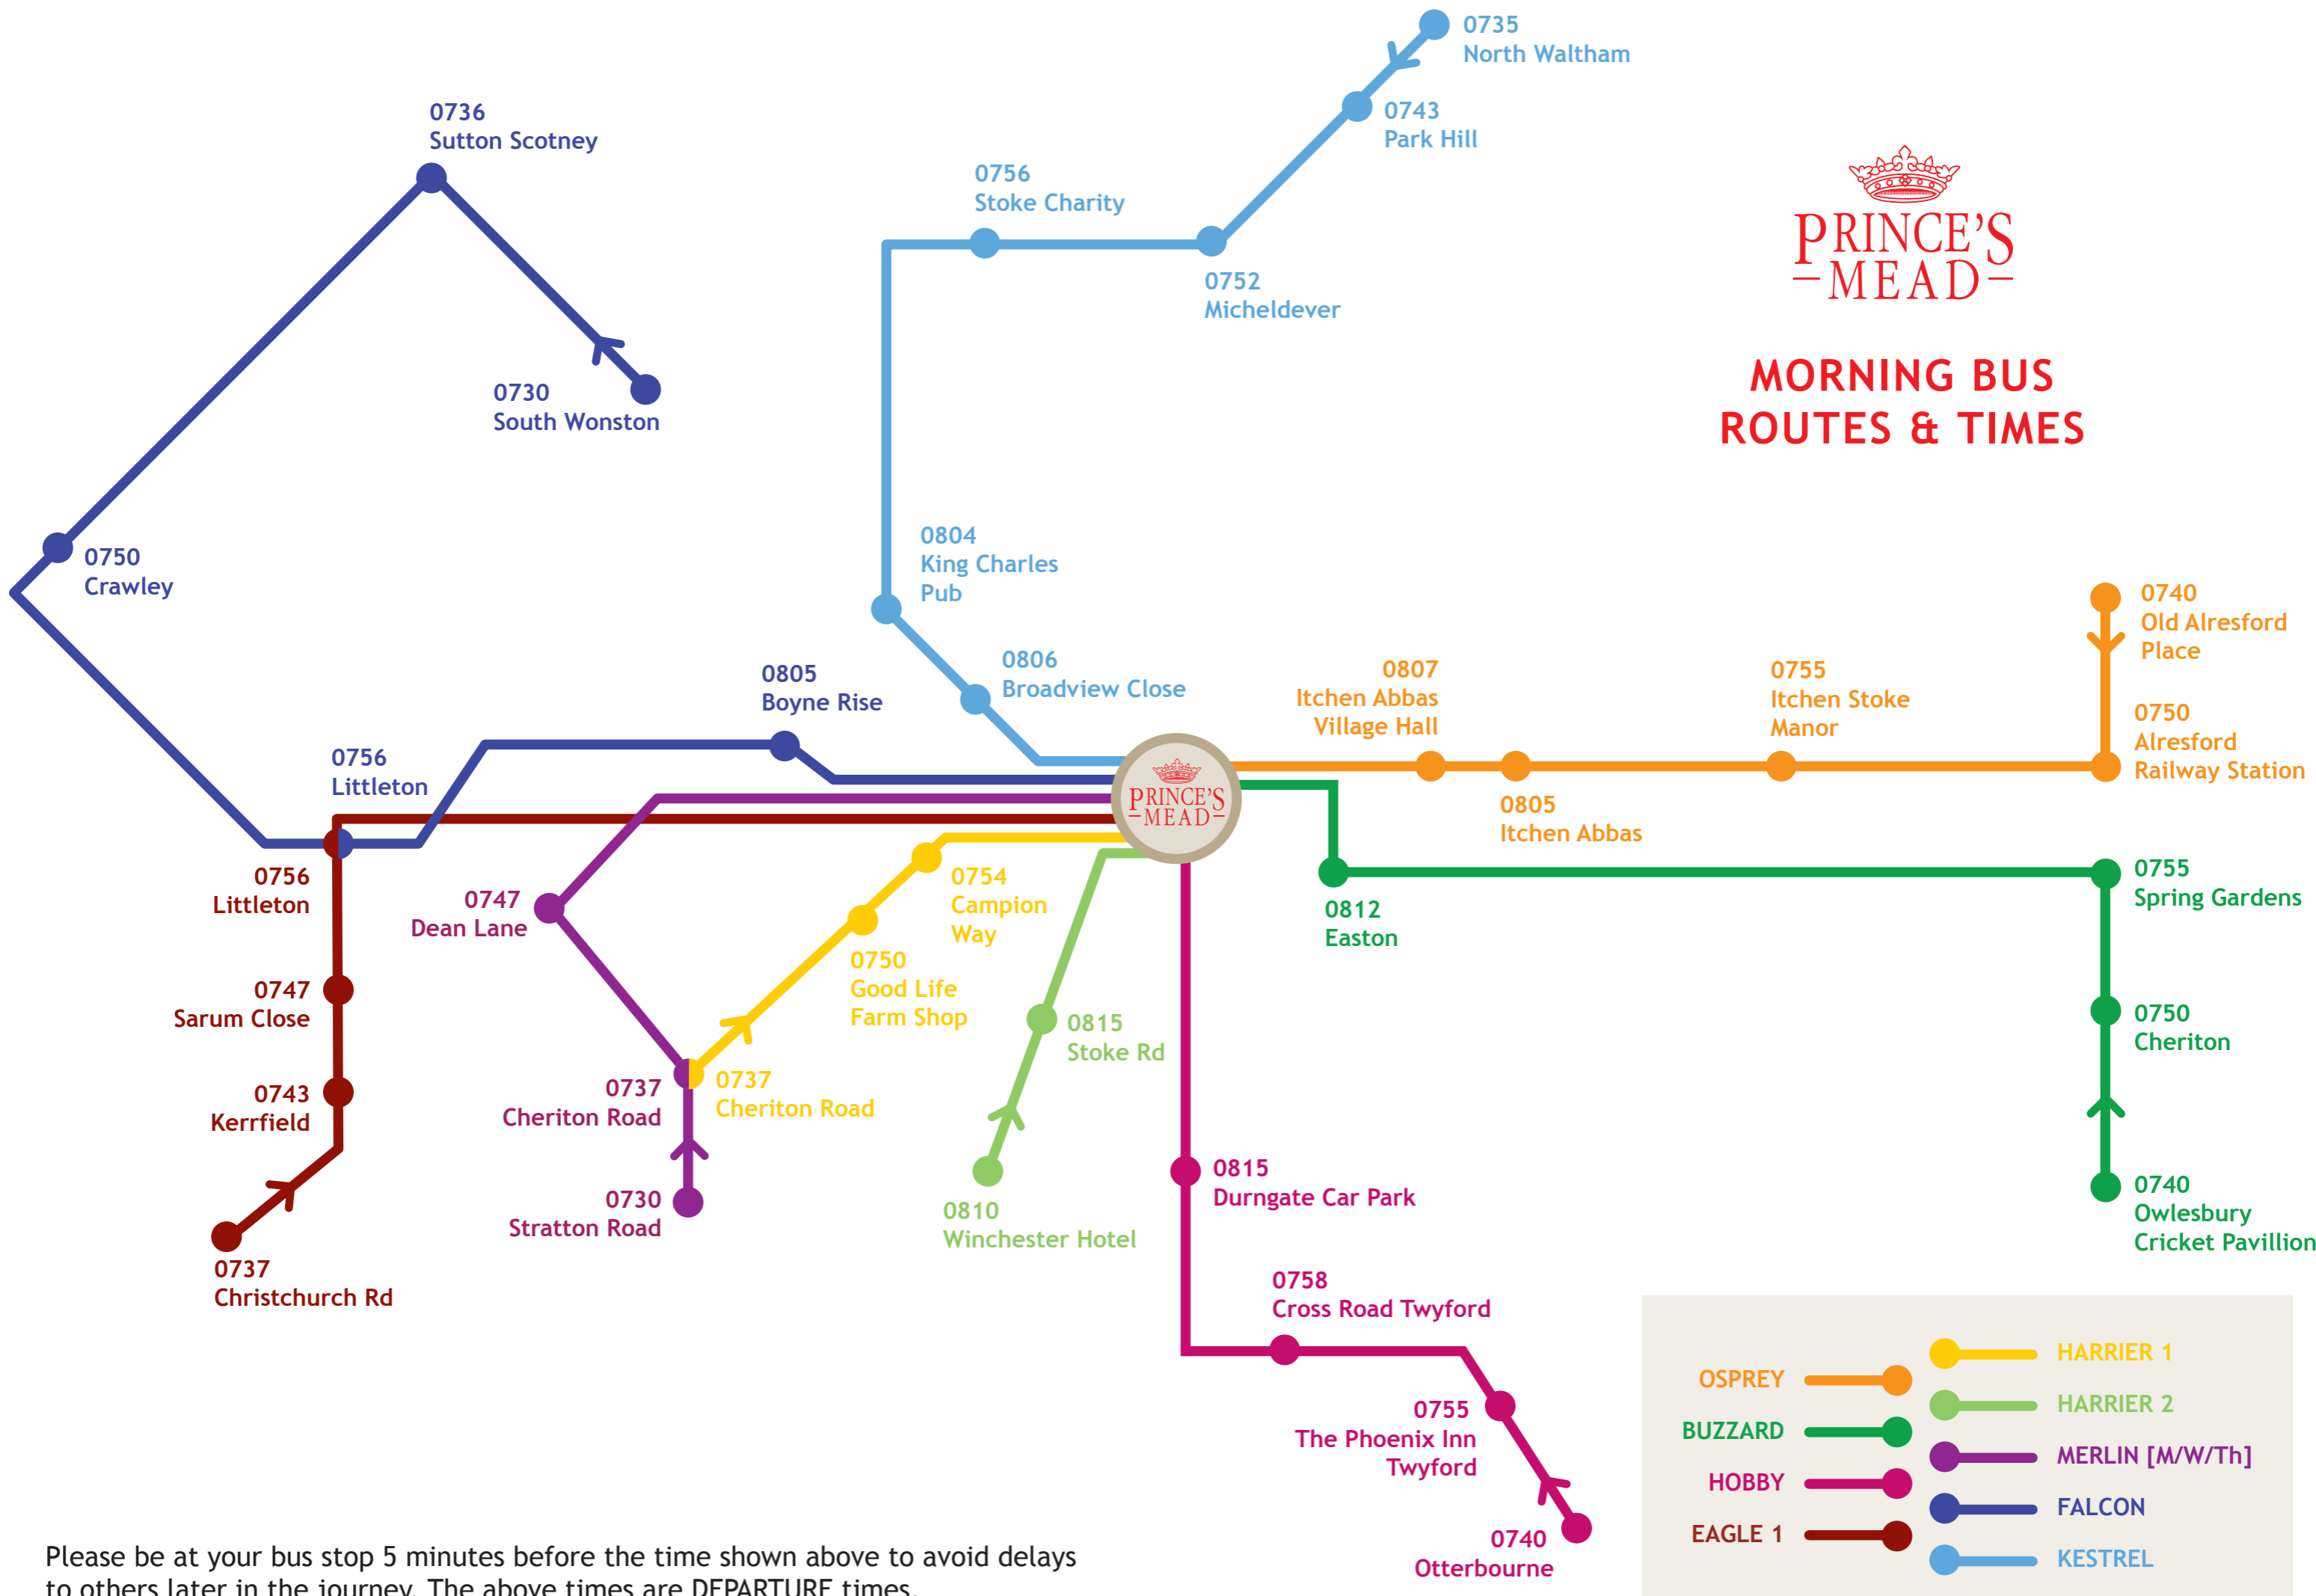

## MORNING BUS ROUTES & TIMES

Please be at your bus stop 5 minutes before the time shown above to avoid delays to others later in the journey. The above times are DEPARTURE times.

OSPREY		HARRIER 1	
BUZZARD		HARRIER 2	
HOBBY		MERLIN [M/W/Th]	
EAGLE 1		FALCON	
		KESTREL	