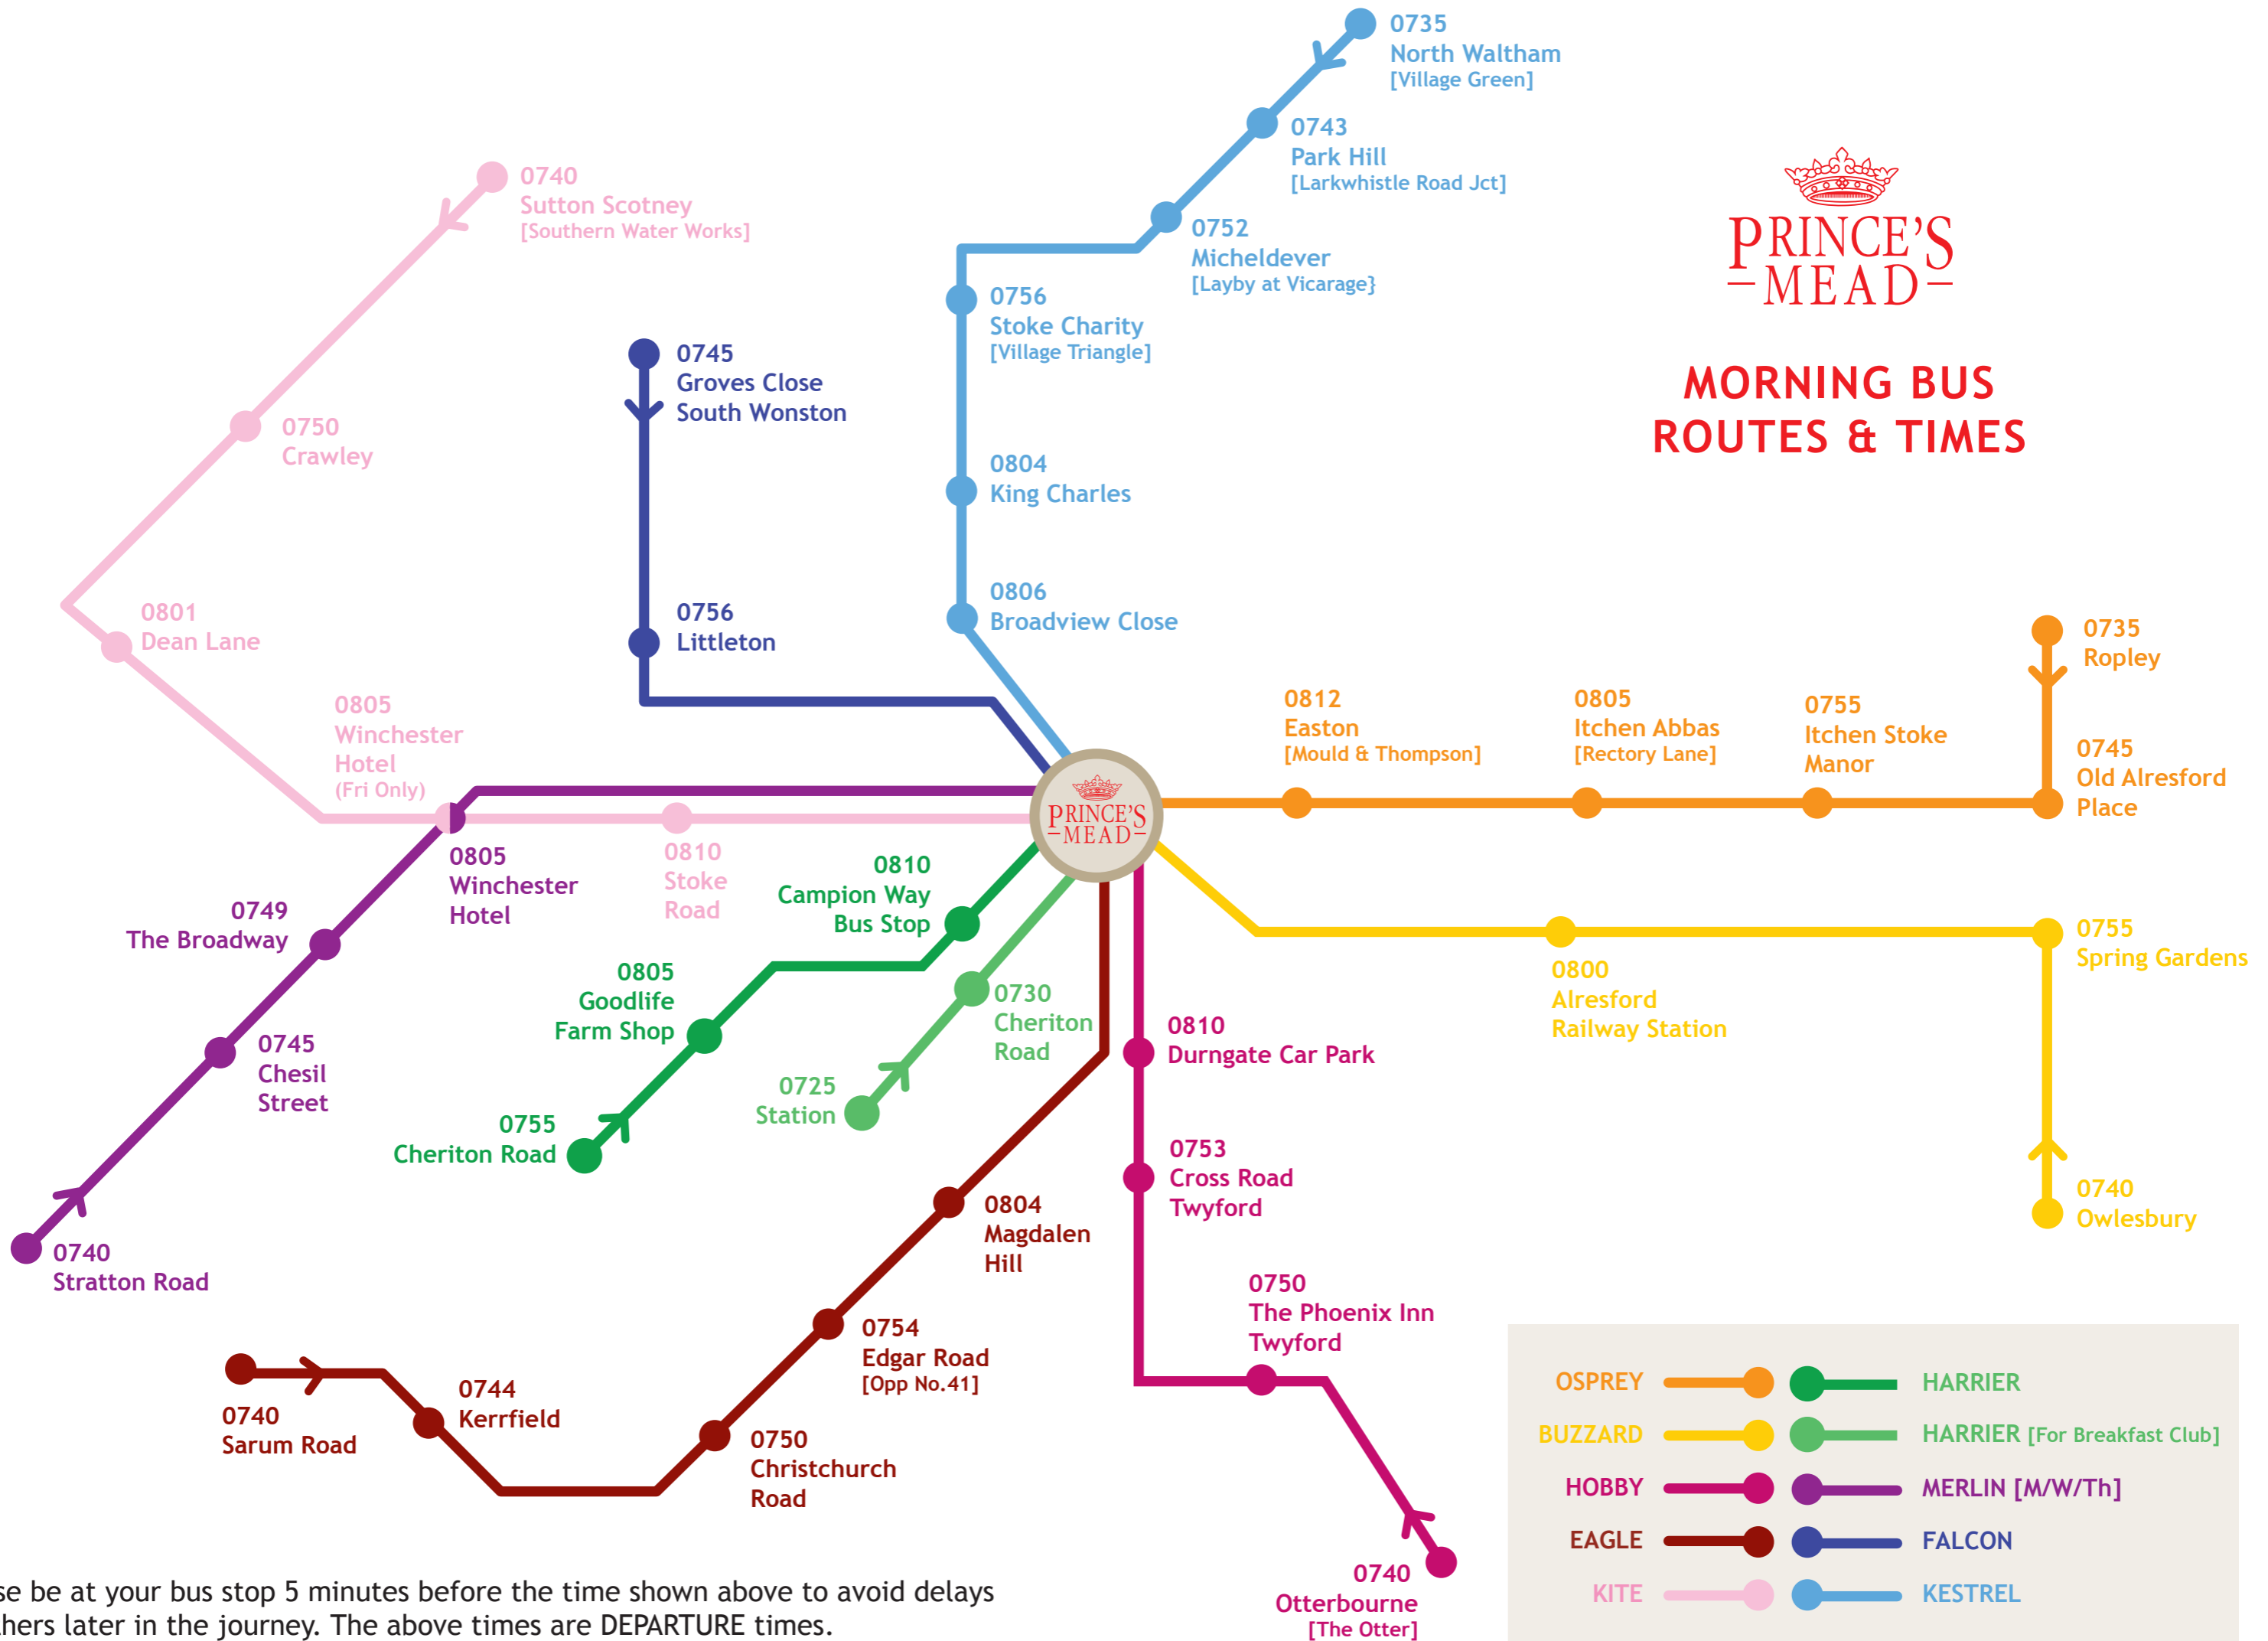

MORNING BUS ROUTES & TIMES

Please be at your bus stop 5 minutes before the time shown above to avoid delays to others later in the journey. The above times are DEPARTURE times.

OSPREY		HARRIER	
BUZZARD		HARRIER [For Breakfast Club]	
HOBBY		MERLIN [M/W/Th]	
EAGLE		FALCON	
KITE		KESTREL	